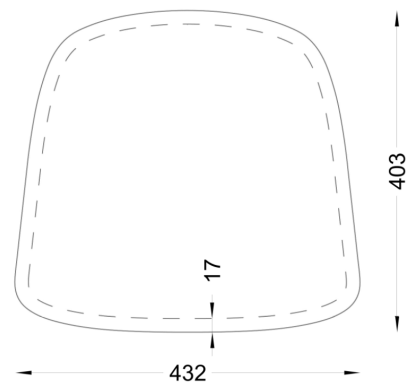

MODEL
ACCOL4

DIMENSIONS
Thickness - 1,5 cm
Width - 43,2 cm
Depth - 40,3 cm

MATERIALS
• Moisture-resistant material

DESIGNER
• Studio Rygalik

DOSTĘPNE WERSJE KOLORYSTYCZNE

Brown

Beige

LOOPE cushions are designed to enhance seating comfort while highlighting the natural character of the furniture. With subtle colors, ergonomic form, and attention to detail, they are a perfect complement to the collection.