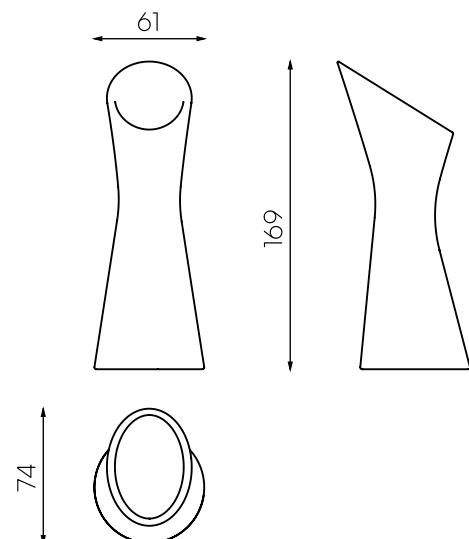

DESIGNER

- Karim Rashid